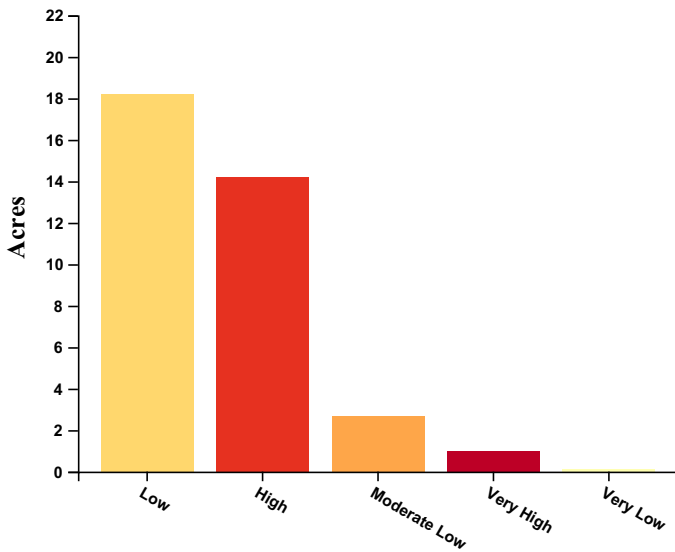

Feature Selection

1437.3 Acres

HRVA Risk Export Data

HRVA risk category acreage based on the Wildfire Risk Assessment Priority Units.

Parcels and Structures Export Data

Parcel data is provided by Butte County and lasted updated in January 2019. Structure data is from building footprints that were generated by Microsoft and added to the OpenStreetMap project.