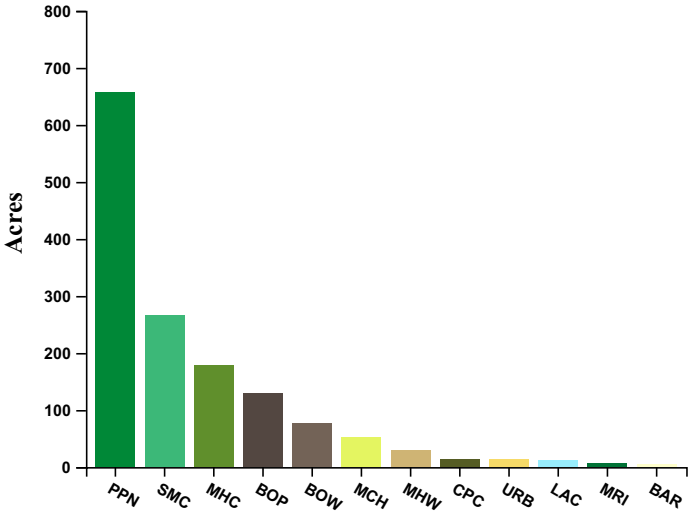

Vegetation Type | Export Data

Vegetation type from the California Wildlife Habitat Relationships system. [Vegetation code lookup](#)