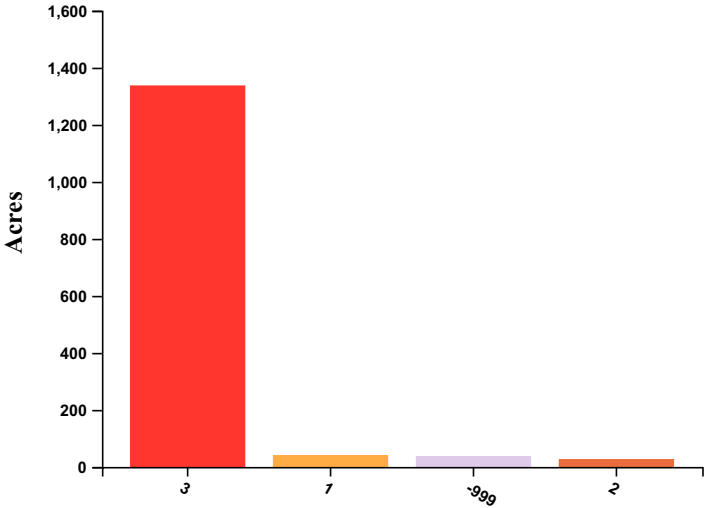

Parcel Analysis

Parcels (Butte County Simplified Attributes 2019)	1824
Parcels (Butte County Simplified Attributes 2019): Average area (acre)	0.71
Building Footprints	1114
Impr_VI (sum)	157,910,364

Projects in AOI Export Data

Vegetation Type | Export Data

Vegetation type from the California Wildlife Habitat Relationships system. [Vegetation code lookup](#)

FRI Condition Class | Export Data

This is a condition class categorization of the data in the Mean PFRID field. MeanCC_FRI categorizes the percent differences calculated in Mean PFRID using the following scale: 0 to 33% departure = CC1, 33 to 67% departure = CC2, and >66% departure = CC3.