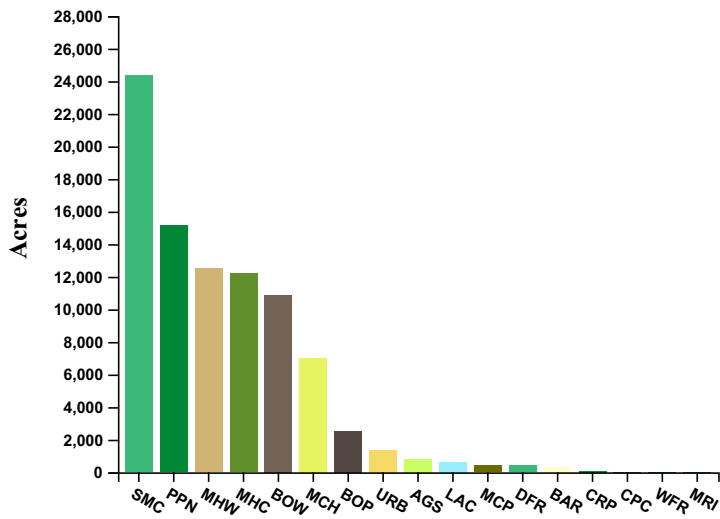

FRI Condition Class

This is a condition class categorization of the data in the Mean PFRID field. MeanCC_FRI categorizes the percent differences calculated in Mean PFRID using the following scale: 0 to 33% departure = CC1, 33 to 67% departure = CC2, and >66% departure = CC3.

Landowners

Landowners in the AOI based on 2019 parcel data.

Parcels (Butte County Simplified Attributes 2019)

Parcel Owners

- ARGUELLES TRUST
- KEEN ROSEANNE
- BROWN SUSAN M & RONALD R
- MOORE JAMES D & ALICIA J
- REID TRUST
- BOSCO MICHAEL & JANICE
- FITZGERALD TRUST
- OUR SAVIOR LUTHERAN CHURCH OF PARADISE
- BYER DARIUS H & CATHERINE TRUST
- WATSON PATRICIA ESTATE OF
- RUDOLPH BERTRAM F JR
- CHURCHILL DEBORAH LYNN