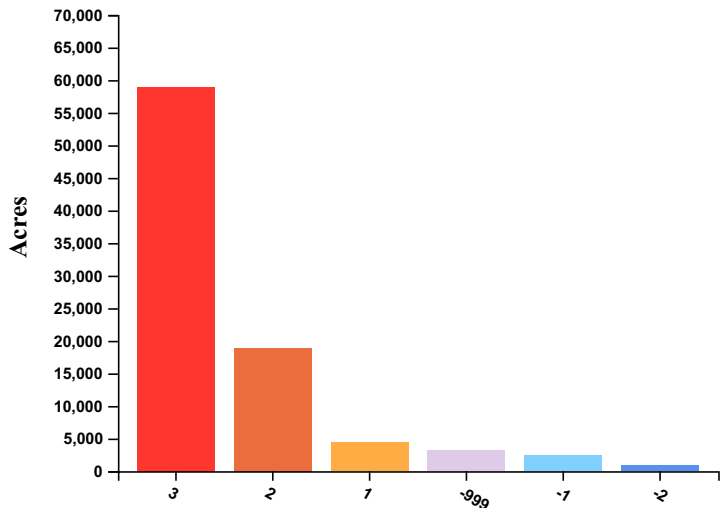

FRI Condition Class

This is a condition class categorization of the data in the Mean PFRID field. MeanCC_FRI categorizes the percent differences calculated in Mean PFRID using the following scale: 0 to 33% departure = CC1, 33 to 67% departure = CC2, and >66% departure = CC3.