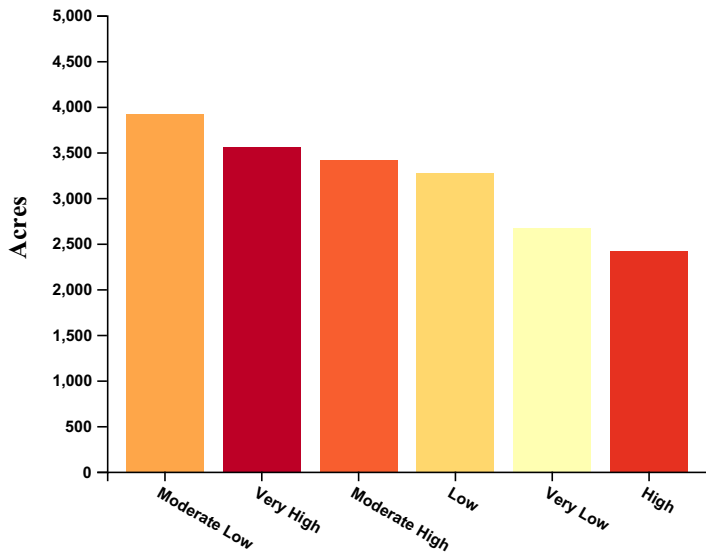

WUI Analysis

88682.6 Acres

HRVA Risk

HRVA risk category acreage based on the Wildfire Risk Assessment Priority Units.

Parcels and Structures

Parcel data is provided by Butte County and lasted updated in January 2019. Structure data is from building footprints that were generated by Microsoft and added to the OpenStreetMap project.

Parcel Analysis

Parcels (Butte County Simplified Attributes 2019)	18018
Parcels (Butte County Simplified Attributes 2019): Average area (acre)	4.82
Building Footprints	15497
Impr_VI (sum)	1,986,359,206

Projects in AOI

Projects in the query area derived from the Butte County Master Projects layer.

Projects

Projects (Butte County Master)

Sierra Pacific Industries, Harwood & Jane Davis Nelson Revocable Trust, Robert Berndt Trust, et al THP
Fuel Break
Osen Planting Area
Doe Mill
null
Skyway
Haner CFIP